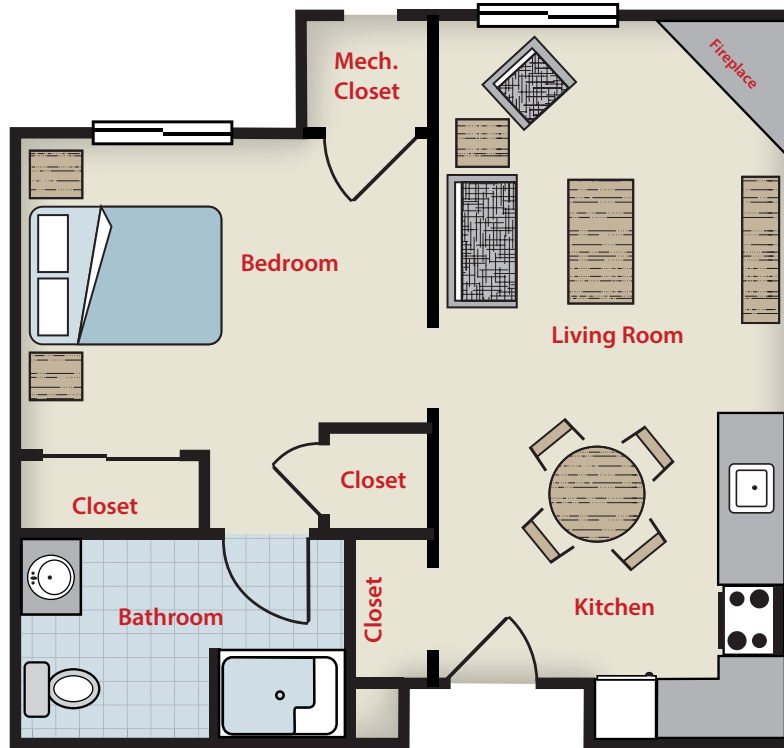

## Floor Plan

## Emerald Bay Expansion One Bedroom (586 Sq. ft.)