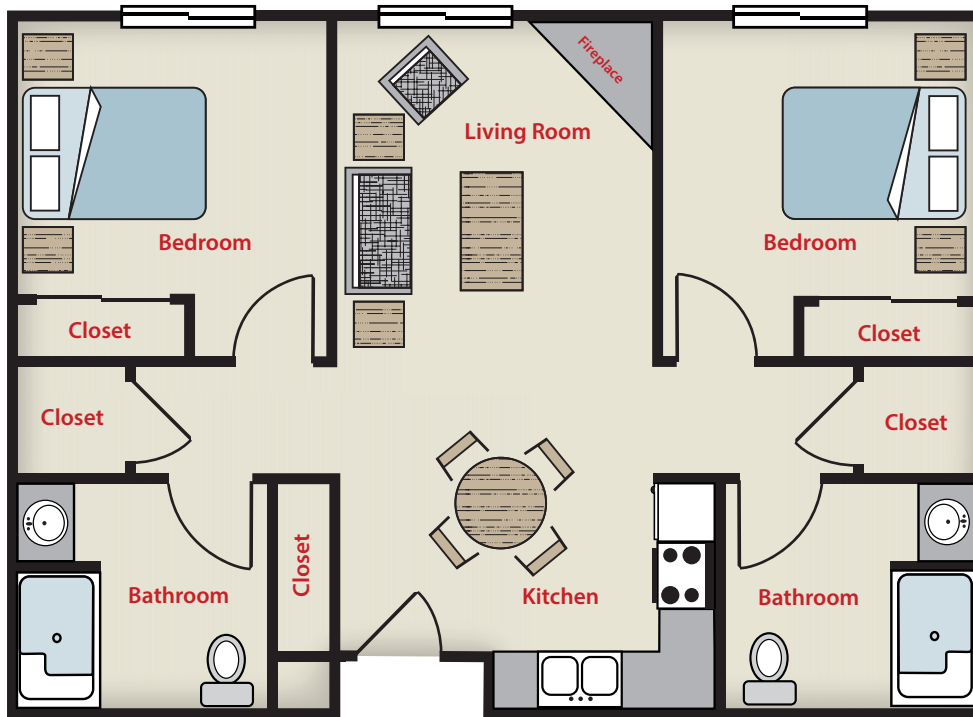

Floor Plan

**Emerald Bay Expansion Two Bedroom, Two Bath
(857 Sq. ft.)**

Map & Directions

Emerald Bay Retirement Community

650 Centennial Centre Blvd.
Hobart, WI 54155
T (920) 544-5041

Driving Directions

Take Hwy 29 West from Green Bay approximately 2 miles; when you see Maplewood Meats turn left at Triangle Drive. Turn left on N. Overland Rd. Take the second exit on the traffic circle onto Centennial Centre Blvd. Go straight 2 blocks. Emerald Bay will be on the left.